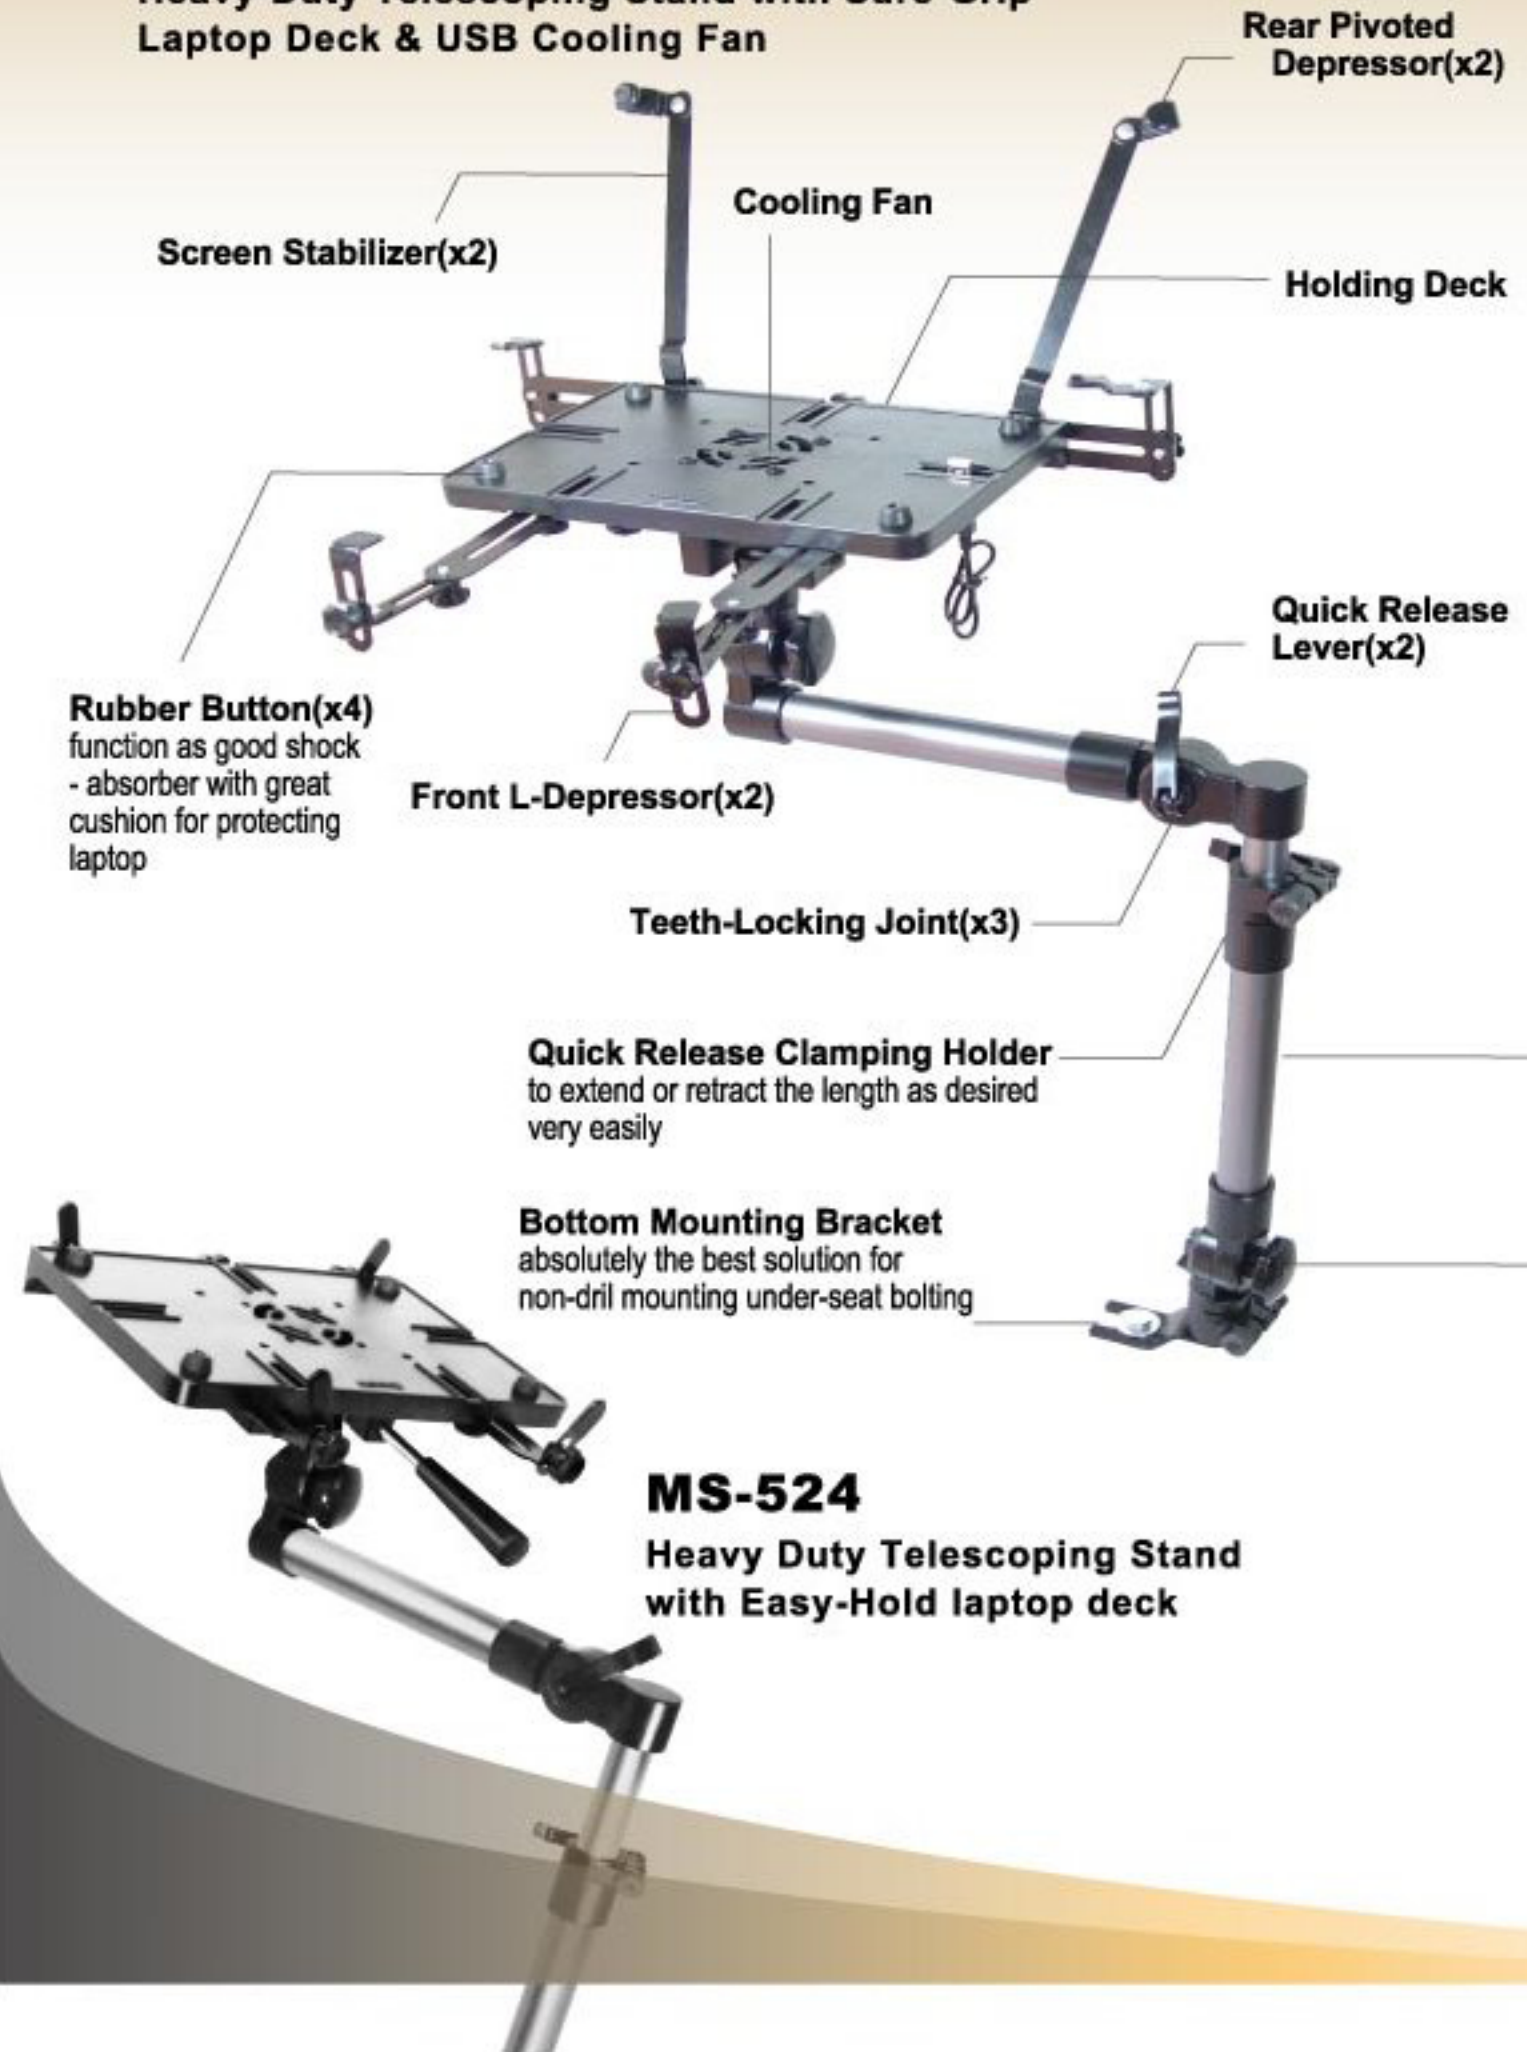

## MS-525F HEAVY DUTY STAND

Heavy-Duty Telescoping Stand with Sure-Grip Laptop Deck & USB Cooling Fan

## NO.5 SURE-GRIP LAPTOP DECK

## NO.4 EASY-HOLD LAPTOP DECK

Ideal for quick easy putting on and removing off of the laptop

# INSTALLATION

Item/Function	MS-525	MS-524	MS-424
Deck Size	10.6"x7.5"/270x190mm	10.6"x7.5"/270x190mm	10.6"x7.5"/270x190mm
Stand Tube Size	Heavy-Duty OD 30mm	Heavy-Duty OD 30mm	Standard OD 23mm
Recommended Weight Capacity Parked/In Motion	26.4lb/11lb; 12kgs/5kgs	26.4lb/11lb; 12kgs/5kgs	17.6lb/8.8lb; 8kgs/4kgs
Recommended laptop size	Full Range 6"UMPC~17"	Full Range 6"UMPC~17"	6"UMPC~15"
Suggested Use In	Heavy Duty	Heavy Duty	Mid-Duty/Small car
Secured Holding	2-Rear Stoppers 2-Rear Extender Bracket 2-Rear Hi-Lo Fixing L-Brackets 2-Fluted Depressor	2-Rear Stoppers 2-Bottom Sliding Bracket 1-Velcro Tape	2-Rear Stoppers 2-Bottom Sliding Bracket
Screen Stabilizer	Standard	Optional	Optional
USB Cooling Fan	Optional	Optional	Optional