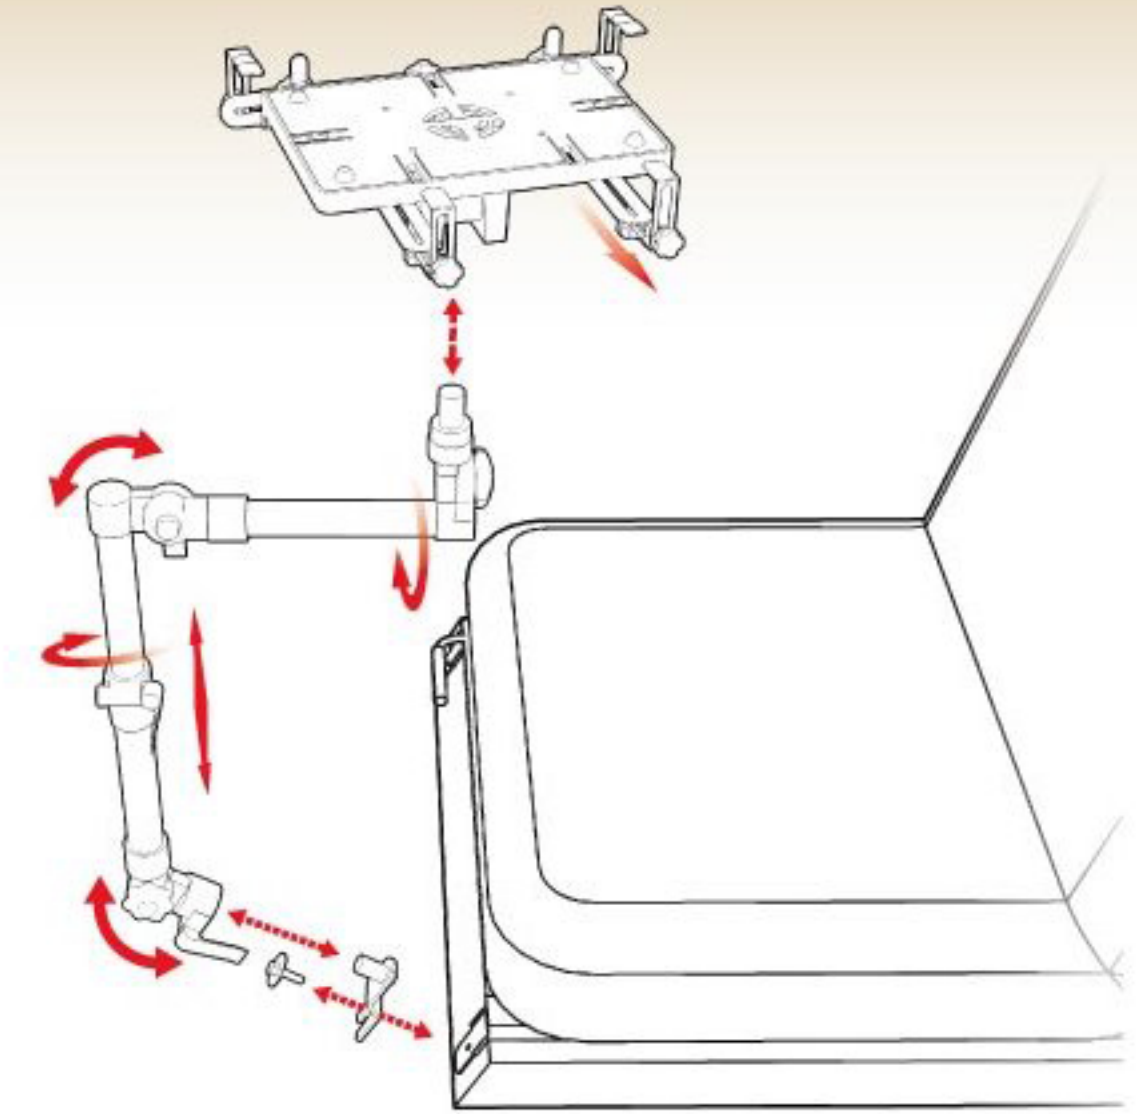

## MS-525F HEAVY DUTY STAND

Heavy-Duty Telescoping Stand with Sure-Grip Laptop Deck & USB Cooling Fan

## NO.4 EASY-HOLD LAPTOP DECK

Ideal for quick easy putting on and removing off of the laptop

# INSTALLATION

Item/Function	MS-525	MS-524	MS-424
Deck Size	10.6"x7.5"/270x190mm	10.6"x7.5"/270x190mm	10.6"x7.5"/270x190mm
Stand Tube Size	Heavy-Duty OD 30mm	Heavy-Duty OD 30mm	Standard OD 23mm
Recommended Weight Capacity Parked/In Motion	26.4lb/11lb; 12kgs/5kgs	26.4lb/11lb; 12kgs/5kgs	17.6lb/8.8lb; 8kgs/4kgs
Recommended laptop size	Full Range 6"UMPC~17"	Full Range 6"UMPC~17"	6"UMPC~15"
Suggested Use In	Heavy Duty	Heavy Duty	Mid-Duty/Small car
Secured Holding	2-Rear Stoppers 2-Rear Extender Bracket 2-Rear Hi-Lo Fixing L-Brackets 2-Fluted Depressor	2-Rear Stoppers 2-Bottom Sliding Bracket 1-Velcro Tape	2-Rear Stoppers 2-Bottom Sliding Bracket
Screen Stabilizer	Standard	Optional	Optional
USB Cooling Fan	Optional	Optional	Optional