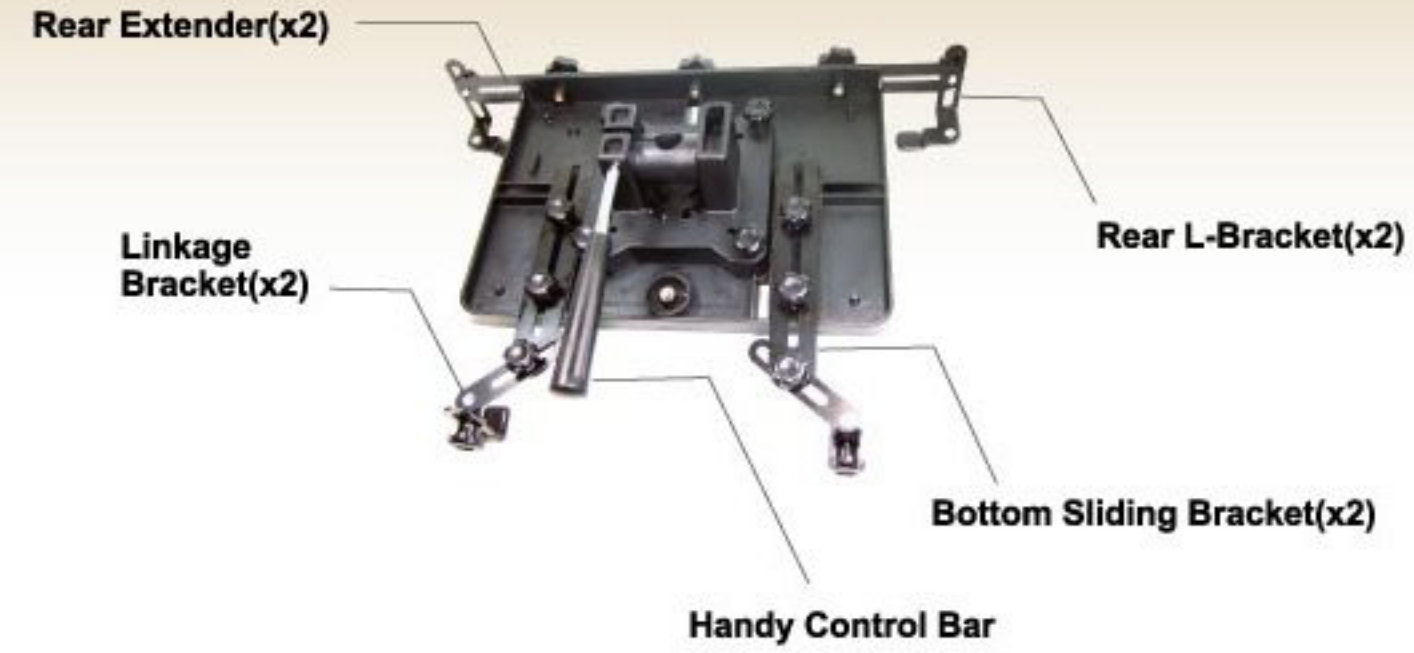

# STRUCTURE

## MS-525F HEAVY DUTY STAND

Heavy-Duty Telescoping Stand with Sure-Grip Laptop Deck & USB Cooling Fan

## NO.5 SURE-GRIP LAPTOP DECK

## NO.4 EASY-HOLD LAPTOP DECK

Ideal for quick easy putting on and removing off of the laptop