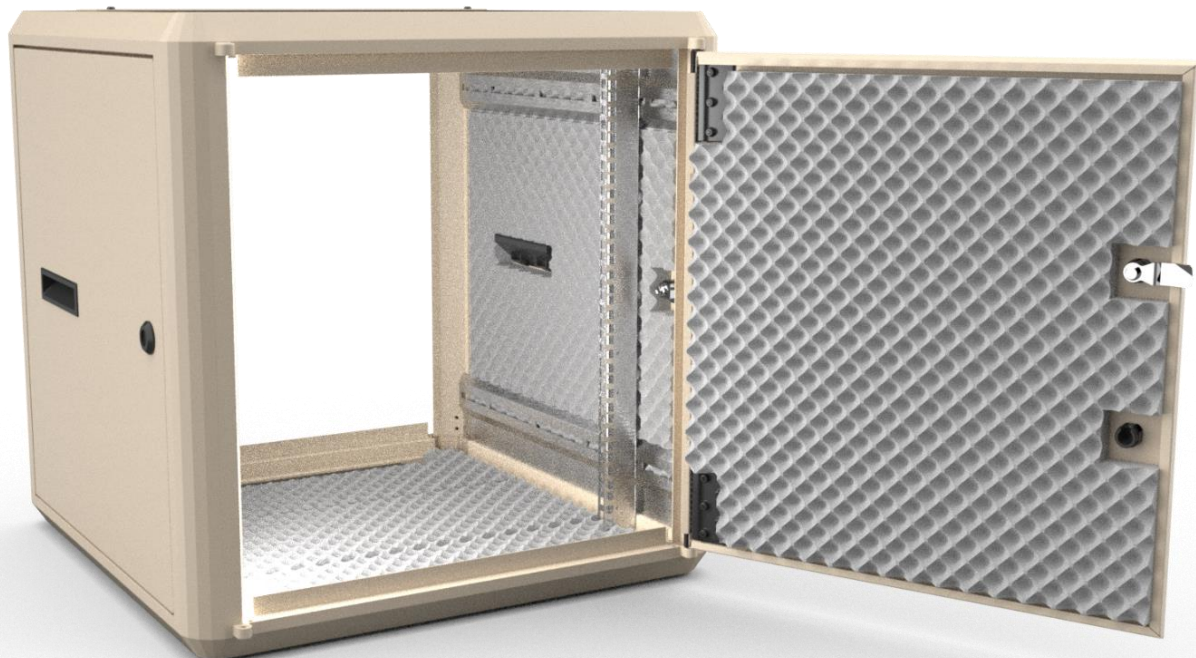

For other technical data besides noise please see corresponding technical data on a standard NSVB.