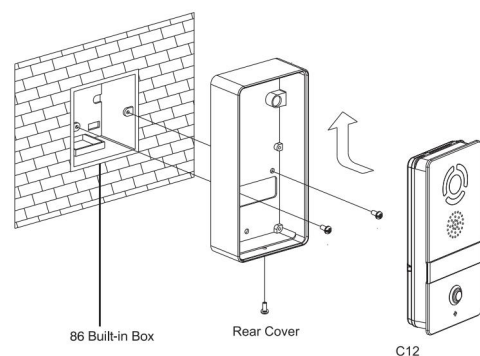

Dimension & Installation: