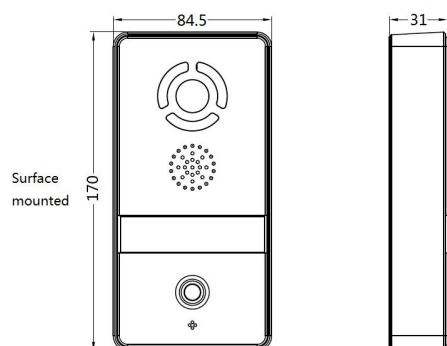

Dimension & Installation: