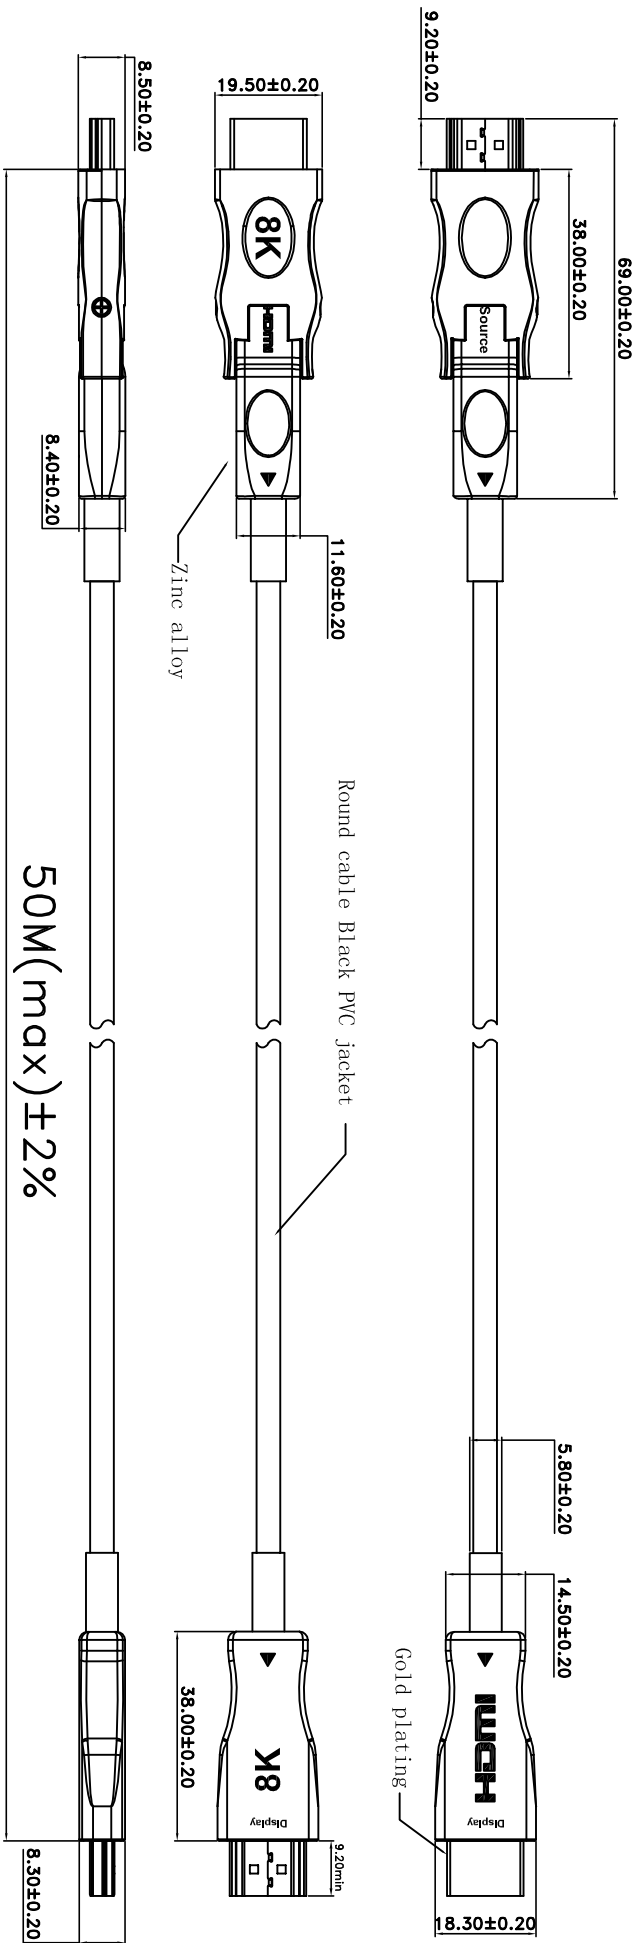

Dataprodukter utöver det vanliga

- Supports computer resolutions to 4K@120Hz or 8K@60Hz 4:4:4
- Plug and Play
- Support HDCP2.2
- Self-detecting function for EDID information
- No loss of signal
- Hybrid optical cable with fiber and copper wire
- PIN gold plated, shell gold plated
- Environmental Specifications: For Indoor use only;
- Operating temperature: -40°C to 70°C
- Minimum bending radius 20mm
- Max. tension force: 100N
- Powered via HDMI devices
- 4core OM3 Multimode Fiber (high speed data) and 7core copper cable
- Round cable Black PVC jacket
- RoHS 2.0 & REACH compliant
- Packing: package 1pc reel

NOTE:

- Supports computer resolutions to 4K@120Hz or 8K@60Hz 4:4:4

50M(max)±2%

MARK	DATE	ECON NO.	DESCRIPTION	REV.	DESIGN
△1					

UNLESS OTHERWISE SPECIFIED TOLERANCE				图号	日期	品名	单位	比例	页码	版本
ANG	TOL	DIM	TOL	制图	2022.01.19	HDMI 8K AM-DW-AM(W/OCC)	mm	1:1	1/1	1
.X	±3.0'	.X	±0.10	审核						
.XX	±2.0'	.XX	±0.05	核准						
.XXX	±1.0'	.XXX	±0.03							