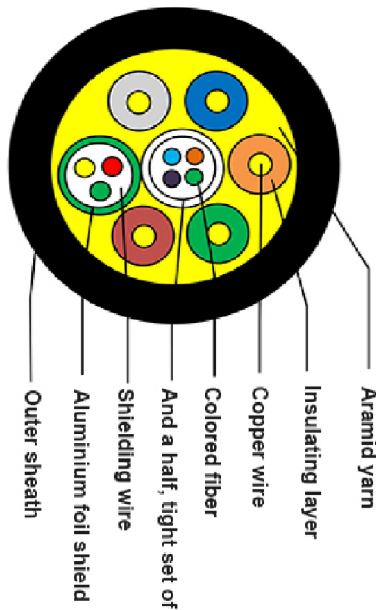

Dataprodukter utöver det vanliga

- Supports computer resolutions to 4K@120Hz or 8K@60Hz 4:4:4
- Plug and Play
- Support HDCP2.2
- Self-detecting function for EDID information
- No loss of signal
- Hybrid optical cable with fiber and copper wire
- PIN gold plated, shell gold plated
- Environmental Specifications: For Indoor use only;
- Operating temperature: -40°C to 70°C
- Minimum bending radius 20mm
- Max. tension force: 100N
- Powered via HDMI devices
- 4core OM3 Multimode Fiber (high speed data) and 7core copper cable
- Round cable Black PVC jacket
- RoHS 2.0 & REACH compliant
- Packing: package 1pc reel

NOTE:

- Supports computer resolutions to 4K@120Hz or 8K@60Hz 4:4:4

50M(max)±2%

MARK	DATE	ECON NO.	DESCRIPTION	REV.	DESIGN
△1					

UNLESS OTHERWISE SPECIFIED TOLERANCE				图号	日期	品名	单位	比例	页码	版本
ANG	TOL	DIM	TOL	制图	2022.01.19	HDMI 8K AM-DW-AM(W/OCC)	mm	1:1	1/1	1
.X	±3.0'	.X	±0.10	审核						
.XX	±2.0'	.XX	±0.05	核准						
.XXX	±1.0'	.XXX	±0.03							